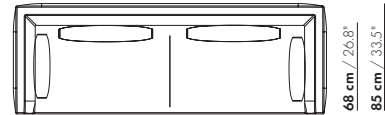

DALEY / DALEY XL (SOFT)

Niels Bendtsen 2017

COMBINED WITH
STANDARD CUSHIONS

EXAMPLE
COMBINATIONS

125 cm / 49.2"

90 cm / 35.4"

1,5-Z - cushion 100 cm / 39.4"

185 cm / 72.8"

150 cm / 59.1"

2,5-Z - 3 x cushion 50 cm / 19.7"

215 cm / 84.6"

180 cm / 70.9"

3,0-Z - 2 x cushion 75 cm / 29.5"

245 cm / 96.5"

210 cm / 82.7"

3,5-Z - 2 x cushion 75 cm / 29.5" - 2 x cushion 50 cm / 19.7"

275 cm / 108.3"

240 cm / 94.5"

4,0-Z - cushion 100 cm / 39.4" - cushion 75 cm / 29.5" - cushion 50 cm / 19.7"

168 cm / 66.1"

150 cm / 59.1"

2,5-Z-AL/AR - cushion 75 cm / 29.5" - cushion 50 cm / 19.7"

198 cm / 78"