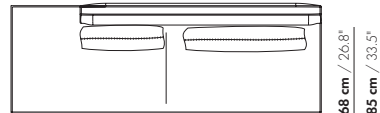

3,0-Z-D-PL/PR – cushion 95 cm / 37.4"

240 cm / 94.5"
187 cm / 73.6"

4,0-Z-D-PL/PR – cushion 65 cm / 25.6"
– cushion 95 cm / 37.4"