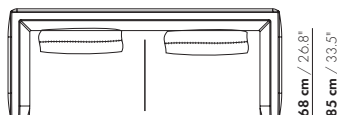

DALEY / DALEY XL (SOFT)

Niels Bendtsen 2017

COMBINED WITH
EASY CUSHIONS
EXAMPLE
COMBINATIONS

125 cm / 49.2"

90 cm / 35.4"

1,5-Z - cushion 80 cm / 31.5"

185 cm / 72.8"

150 cm / 59.1"

2,5-Z - 2 x cushion 65 cm / 25.6"

215 cm / 84.76"

180 cm / 70.9"

3,0-Z - 2 x cushion 65 cm / 25.6"

245 cm / 96.5"

210 cm / 82.7"

3,5-Z - cushion 65 cm / 25.6" - cushion 95 cm / 37.4"

275 cm / 108.3"