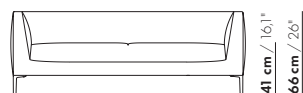

P-85X85

P-85X85

85 cm / 33,5°

85 cm / 33,5°

DALEY XL (SOFT)

Niels Bendtsen 2017

1,5-Z

125 cm / 49,2"

90 cm / 35,4"

1,5-Z

41 cm / 16,1"
66 cm / 26"

81 cm / 31,9"
98 cm / 38,6"

2,5-Z

185 cm / 72,8"

150 cm / 59,1"

2,5-Z

41 cm / 16,1"
66 cm / 26"

81 cm / 31,9"
98 cm / 38,6"

3-Z

215 cm / 84,6"

180 cm / 70,9"

3-Z

41 cm / 16,1"
66 cm / 26"

81 cm / 31,9"
98 cm / 38,6"

3,5-Z

245 cm / 96,5"

210 cm / 82,7"

3,5-Z

41 cm / 16,1"
66 cm / 26"

81 cm / 31,9"
98 cm / 38,6"

4-Z

275 cm / 108,3"