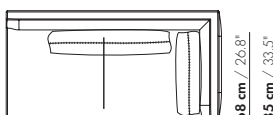

2,5-Z-AL/AR - cushion 95 cm / 37.4" - cushion 65 cm / 25.6"

198 cm / 78"

180 cm / 70.9"