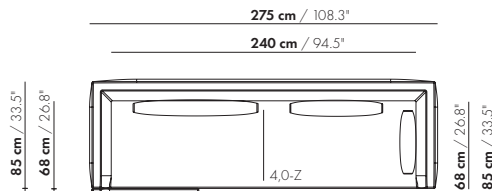

1 x cushion 50 cm / 19.7"
3 x cushion 75 cm / 29.5"
1 x cushion 100 cm / 39.4"

240 cm / 94.5"
187 cm / 73.6"

2 x cushion 80 cm / 31.5"

245 cm / 96.5"
210 cm / 82.7"