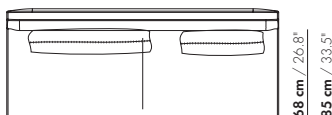

120 cm / 47.2"

2,0-Z-E - cushion 95 cm / 37.4"

150 cm / 59.1"

2,5-Z-E - cushion 80 cm / 31.5"

180 cm / 70.9"

3,0-Z-E - cushion 80 cm / 31.5" - cushion 65 cm / 25.6"

210 cm / 82.7"

3,5-Z-E - cushion 95 cm / 37.4" - cushion 65 cm / 25.6"

240 cm / 94.5"

4,0-Z-E - 2 x cushion 95 cm / 37.4"

DALEY / DALEY XL (SOFT)

Niels Bendtsen 2017

150 cm / 59.1"
117 cm / 46.1"

2,5-Z-D-PL/PR – cushion 95 cm / 37.4"

210 cm / 82.7"
164 cm / 64.6"

3,5-Z-D-PL/PR – cushion 65 cm / 25.6"
– cushion 80 cm / 31.5"