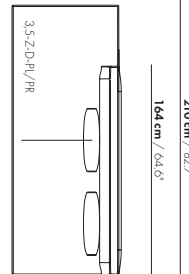

210 cm / 82.7"
164 cm / 64.6"

3,5-Z-D-PL/PR – cushion 50 cm / 19.7"
– cushion 75 cm / 29.5"

180 cm / 70.9"
140 cm / 55.1"

3,0-Z-D-PL/PR – 2 x cushion 50 cm / 19.7"

240 cm / 94.5"
187 cm / 73.6"

4,0-Z-D-PL/PR – cushion 100 cm / 39.4"
– cushion 50 cm / 19.7"

240 cm / 94.5"

4,0-Z-E - 2 x cushion 95 cm / 37.4"

DALEY / DALEY XL (SOFT)

Niels Bendtsen 2017

150 cm / 59.1"
117 cm / 46.1"

2,5-Z-D-PL/PR – cushion 95 cm / 37.4"

210 cm / 82.7"
164 cm / 64.6"

3,5-Z-D-PL/PR – cushion 65 cm / 25.6"
– cushion 80 cm / 31.5"

180 cm / 70.9"
140 cm / 55.1"

3,0-Z-D-PL/PR – cushion 95 cm / 37.4"

240 cm / 94.5"
187 cm / 73.6"

4,0-Z-D-PL/PR – cushion 65 cm / 25.6"
– cushion 95 cm / 37.4"

CHL-160-AL/AR – cushion 80 cm / 31.5"

CHL-190-AL/AR – 2 x cushion 65 cm / 25.6"

COMBINED WITH
STANDARD - AND
EASY CUSHIONS

EXAMPLE
COMBINATIONS

1 x cushion 50 cm / 19.7"
3 x cushion 75 cm / 29.5"
1 x cushion 100 cm / 39.4"

240 cm / 94.5"
187 cm / 73.6"

2 x cushion 80 cm / 31.5"

245 cm / 96.5"
210 cm / 82.7"