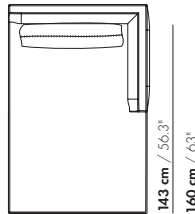

240 cm / 94.5"

4,0-Z-E - 2 x cushion 95 cm / 37.4"

DALEY / DALEY XL (SOFT)

Niels Bendtsen 2017

150 cm / 59.1"
117 cm / 46.1"

2,5-Z-D-PL/PR – cushion 95 cm / 37.4"

210 cm / 82.7"
164 cm / 64.6"

3,5-Z-D-PL/PR – cushion 65 cm / 25.6"
– cushion 80 cm / 31.5"

180 cm / 70.9"
140 cm / 55.1"

3,0-Z-D-PL/PR – cushion 95 cm / 37.4"

240 cm / 94.5"
187 cm / 73.6"

4,0-Z-D-PL/PR – cushion 65 cm / 25.6"
– cushion 95 cm / 37.4"

CHL-160-AL/AR – cushion 80 cm / 31.5"

CHL-190-AL/AR – 2 x cushion 65 cm / 25.6"

COMBINED WITH
STANDARD - AND
EASY CUSHIONS

EXAMPLE
COMBINATIONS

1 x cushion 50 cm / 19.7"
3 x cushion 75 cm / 29.5"
1 x cushion 100 cm / 39.4"

240 cm / 94.5"
187 cm / 73.6"

2 x cushion 80 cm / 31.5"

245 cm / 96.5"
210 cm / 82.7"