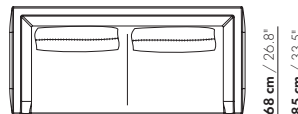

DALEY / DALEY XL (SOFT)

Niels Bendtsen 2017

COMBINED WITH
EASY CUSHIONS
EXAMPLE
COMBINATIONS

125 cm / 49.2"

90 cm / 35.4"

1,5-Z - cushion 80 cm / 31.5"

185 cm / 72.8"

150 cm / 59.1"