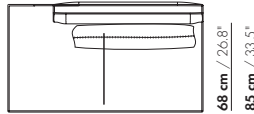

240 cm / 94.5"

4,0-Z-E - 2 x cushion 95 cm / 37.4"

DALEY / DALEY XL (SOFT)

Niels Bendtsen 2017

150 cm / 59.1"
117 cm / 46.1"

2,5-Z-D-PL/PR – cushion 95 cm / 37.4"

210 cm / 82.7"
164 cm / 64.6"

3,5-Z-D-PL/PR – cushion 65 cm / 25.6"
– cushion 80 cm / 31.5"