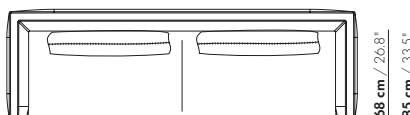

4,0-Z - 2 x cushion 95 cm / 37.4"

168 cm / 66.1"

150 cm / 59.1"