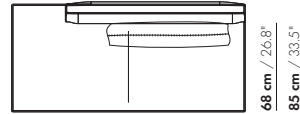

3,5-Z-D-PL/PR – cushion 65 cm / 25.6"
– cushion 80 cm / 31.5"

180 cm / 70.9"
140 cm / 55.1"