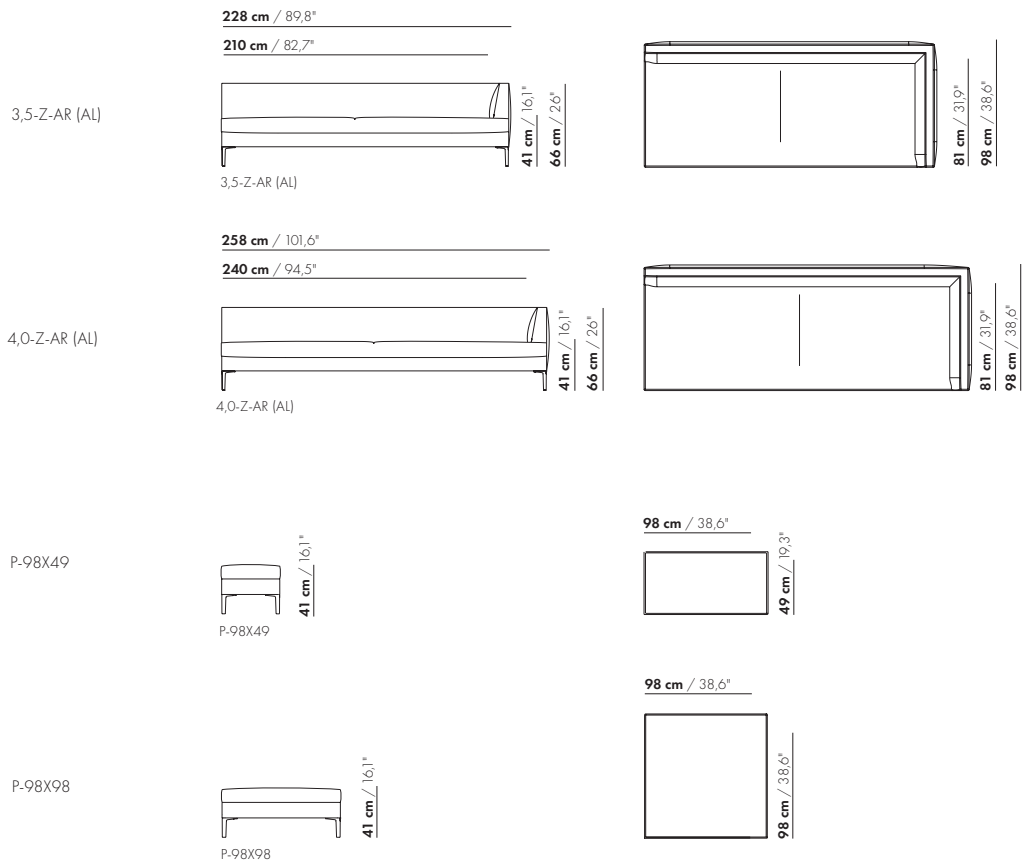

DALEY XL (SOFT)

Niels Bendtsen 2017