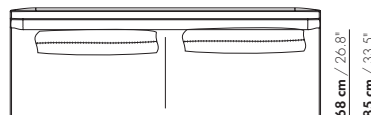

120 cm / 47.2"

2,0-Z-E - cushion 95 cm / 37.4"

150 cm / 59.1"

2,5-Z-E - cushion 80 cm / 31.5"

180 cm / 70.9"

3,0-Z-E - cushion 80 cm / 31.5" - cushion 65 cm / 25.6"

210 cm / 82.7"

3,5-Z-E - cushion 95 cm / 37.4" - cushion 65 cm / 25.6"

240 cm / 94.5"

4,0-Z-E - 2 x cushion 95 cm / 37.4"

DALEY / DALEY XL (SOFT)

Niels Bendtsen 2017

150 cm / 59.1"
117 cm / 46.1"

2,5-Z-D-PL/PR – cushion 95 cm / 37.4"

210 cm / 82.7"
164 cm / 64.6"

3,5-Z-D-PL/PR – cushion 65 cm / 25.6"
– cushion 80 cm / 31.5"