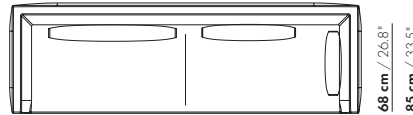

DALEY / DALEY XL (SOFT)

Niels Bendtsen 2017

COMBINED WITH
STANDARD CUSHIONS

EXAMPLE
COMBINATIONS

125 cm / 49.2"

90 cm / 35.4"

1,5-Z - cushion 100 cm / 39.4"

185 cm / 72.8"

150 cm / 59.1"

2,5-Z - 3 x cushion 50 cm / 19.7"

215 cm / 84.6"

180 cm / 70.9"

3,0-Z - 2 x cushion 75 cm / 29.5"

245 cm / 96.5"

210 cm / 82.7"

3,5-Z - 2 x cushion 75 cm / 29.5" - 2 x cushion 50 cm / 19.7"

275 cm / 108.3"

240 cm / 94.5"

4,0-Z - cushion 100 cm / 39.4" - cushion 75 cm / 29.5" - cushion 50 cm / 19.7"

168 cm / 66.1"

150 cm / 59.1"

2,5-Z-AL/AR - cushion 75 cm / 29.5" - cushion 50 cm / 19.7"

198 cm / 78"