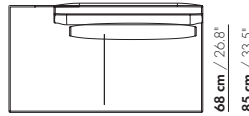

210 cm / 82.7"

3,5-Z-E - cushion 100 cm / 39.4" - cushion 75 cm / 29.5"

240 cm / 94.5"

4,0-Z-E - 3 x cushion 75 cm / 29.5"

DALEY / DALEY XL (SOFT)

Niels Bendtsen 2017

150 cm / 59.1"
117 cm / 46.1"

2,5-Z-D-PL/PR – cushion 100 cm / 39.4"