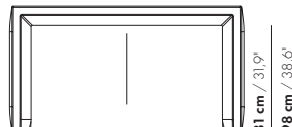

P-85X85

P-85X85

85 cm / 33,5°

85 cm / 33,5°

DALEY XL (SOFT)

Niels Bendtsen 2017

1,5-Z

125 cm / 49,2"

90 cm / 35,4"

1,5-Z

41 cm / 16,1"
66 cm / 26"

81 cm / 31,9"
98 cm / 38,6"

2,5-Z

185 cm / 72,8"

150 cm / 59,1"

2,5-Z

41 cm / 16,1"
66 cm / 26"

81 cm / 31,9"
98 cm / 38,6"

3-Z

215 cm / 84,6"

180 cm / 70,9"

3-Z

41 cm / 16,1"
66 cm / 26"

81 cm / 31,9"
98 cm / 38,6"

3,5-Z

245 cm / 96,5"

210 cm / 82,7"

3,5-Z

41 cm / 16,1"
66 cm / 26"

81 cm / 31,9"
98 cm / 38,6"

4-Z

275 cm / 108,3"