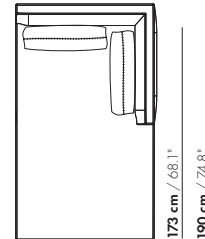

240 cm / 94.5"

4,0-Z-E - 2 x cushion 95 cm / 37.4"

DALEY / DALEY XL (SOFT)

Niels Bendtsen 2017

150 cm / 59.1"
117 cm / 46.1"

2,5-Z-D-PL/PR – cushion 95 cm / 37.4"

210 cm / 82.7"
164 cm / 64.6"

3,5-Z-D-PL/PR – cushion 65 cm / 25.6"
– cushion 80 cm / 31.5"

180 cm / 70.9"
140 cm / 55.1"

3,0-Z-D-PL/PR – cushion 95 cm / 37.4"

240 cm / 94.5"
187 cm / 73.6"

4,0-Z-D-PL/PR – cushion 65 cm / 25.6"
– cushion 95 cm / 37.4"

CHL-160-AL/AR – cushion 80 cm / 31.5"

CHL-190-AL/AR – 2 x cushion 65 cm / 25.6"