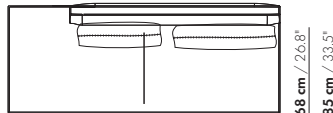

240 cm / 94.5"

4,0-Z-E - 2 x cushion 95 cm / 37.4"

DALEY / DALEY XL (SOFT)

Niels Bendtsen 2017

150 cm / 59.1"
117 cm / 46.1"

2,5-Z-D-PL/PR – cushion 95 cm / 37.4"

210 cm / 82.7"
164 cm / 64.6"

3,5-Z-D-PL/PR – cushion 65 cm / 25.6"
– cushion 80 cm / 31.5"