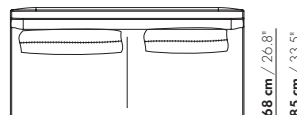

120 cm / 47.2"

2,0-Z-E - cushion 95 cm / 37.4"

150 cm / 59.1"

2,5-Z-E - cushion 80 cm / 31.5"

180 cm / 70.9"

3,0-Z-E - cushion 80 cm / 31.5" - cushion 65 cm / 25.6"

210 cm / 82.7"

3,5-Z-E - cushion 95 cm / 37.4" - cushion 65 cm / 25.6"

240 cm / 94.5"

4,0-Z-E - 2 x cushion 95 cm / 37.4"

DALEY / DALEY XL (SOFT)

Niels Bendtsen 2017

150 cm / 59.1"
117 cm / 46.1"

2,5-Z-D-PL/PR – cushion 95 cm / 37.4"

210 cm / 82.7"
164 cm / 64.6"

3,5-Z-D-PL/PR – cushion 65 cm / 25.6"
– cushion 80 cm / 31.5"