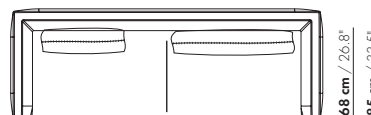

DALEY / DALEY XL (SOFT)

Niels Bendtsen 2017

COMBINED WITH
EASY CUSHIONS
EXAMPLE
COMBINATIONS

125 cm / 49.2"

90 cm / 35.4"

1,5-Z - cushion 80 cm / 31.5"

185 cm / 72.8"

150 cm / 59.1"

2,5-Z - 2 x cushion 65 cm / 25.6"

215 cm / 84.76"

180 cm / 70.9"

3,0-Z - 2 x cushion 65 cm / 25.6"

245 cm / 96.5"

210 cm / 82.7"

3,5-Z - cushion 65 cm / 25.6" - cushion 95 cm / 37.4"

275 cm / 108.3"