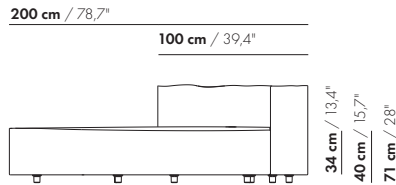

63 cm / 24,8"

40 cm / 15,7"

125 cm / 49,2"

63 cm / 24,8"

150 cm / 59,1"

34 cm / 13,4"
40 cm / 15,7"

75 cm / 29,5"

40 cm / 15,7"

150 cm / 59,1"

75 cm / 29,5"

175 cm / 68,9"

34 cm / 13,4"
40 cm / 15,7"

88 cm / 34,6"

40 cm / 15,7"

175 cm / 68,9"

88 cm / 34,6"

100 cm / 39,4"

34 cm / 13,4"
40 cm / 15,7"
71 cm / 28"

100 cm / 39,4"

100 cm / 39,4"

20 cm / 7,9"

65 cm / 25,6"

80 cm / 31,5"

95 cm / 37,4"

13 cm / 5,1"

65 cm / 25,6"

80 cm / 31,5"

95 cm / 37,4"

Stitch pattern leather

75 x 75/100/125/150 x 40

100 x 100/125 x 40

75 x 75 x 40 – round corner