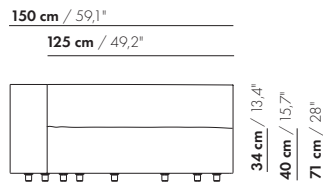

63 cm / 24,8"

40 cm / 15,7"

125 cm / 49,2"

63 cm / 24,8"

150 cm / 59,1"

34 cm / 13,4"
40 cm / 15,7"

75 cm / 29,5"

40 cm / 15,7"

150 cm / 59,1"

75 cm / 29,5"

175 cm / 68,9"

34 cm / 13,4"
40 cm / 15,7"

88 cm / 34,6"

40 cm / 15,7"

175 cm / 68,9"

88 cm / 34,6"

100 cm / 39,4"

34 cm / 13,4"
40 cm / 15,7"
71 cm / 28"

100 cm / 39,4"

100 cm / 39,4"

20 cm / 7,9"

65 cm / 25,6"

80 cm / 31,5"

95 cm / 37,4"

13 cm / 5,1"

65 cm / 25,6"

80 cm / 31,5"

95 cm / 37,4"

Stitch pattern leather

75 x 75/100/125/150 x 40

100 x 100/125 x 40

75 x 75 x 40 – round corner