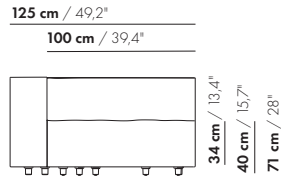

63 cm / 24,8"

40 cm / 15,7"

125 cm / 49,2"

63 cm / 24,8"

150 cm / 59,1"

34 cm / 13,4"
40 cm / 15,7"

75 cm / 29,5"

40 cm / 15,7"

150 cm / 59,1"

75 cm / 29,5"

175 cm / 68,9"

34 cm / 13,4"
40 cm / 15,7"

88 cm / 34,6"

40 cm / 15,7"

175 cm / 68,9"

88 cm / 34,6"

100 cm / 39,4"

34 cm / 13,4"
40 cm / 15,7"
71 cm / 28"

100 cm / 39,4"

100 cm / 39,4"

20 cm / 7,9"

65 cm / 25,6"

80 cm / 31,5"

95 cm / 37,4"

13 cm / 5,1"

65 cm / 25,6"

80 cm / 31,5"

95 cm / 37,4"

Stitch pattern leather

75 x 75/100/125/150 x 40

100 x 100/125 x 40

75 x 75 x 40 – round corner