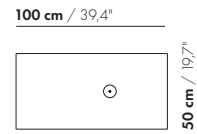

63 cm / 24,8"

40 cm / 15,7"

125 cm / 49,2"

63 cm / 24,8"

150 cm / 59,1"

34 cm / 13,4"
40 cm / 15,7"

75 cm / 29,5"

40 cm / 15,7"

150 cm / 59,1"

75 cm / 29,5"

175 cm / 68,9"

34 cm / 13,4"
40 cm / 15,7"

88 cm / 34,6"

40 cm / 15,7"

175 cm / 68,9"

88 cm / 34,6"

100 cm / 39,4"

34 cm / 13,4"
40 cm / 15,7"
71 cm / 28"

100 cm / 39,4"

100 cm / 39,4"

20 cm / 7,9"

65 cm / 25,6"

80 cm / 31,5"

95 cm / 37,4"

13 cm / 5,1"

65 cm / 25,6"

80 cm / 31,5"

95 cm / 37,4"

Stitch pattern leather

75 x 75/100/125/150 x 40

100 x 100/125 x 40

75 x 75 x 40 – round corner