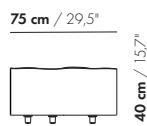

63 cm / 24,8"

40 cm / 15,7"

125 cm / 49,2"

63 cm / 24,8"

150 cm / 59,1"

34 cm / 13,4"
40 cm / 15,7"

75 cm / 29,5"

40 cm / 15,7"

150 cm / 59,1"

75 cm / 29,5"

175 cm / 68,9"

34 cm / 13,4"
40 cm / 15,7"

88 cm / 34,6"

40 cm / 15,7"

175 cm / 68,9"

88 cm / 34,6"

100 cm / 39,4"

34 cm / 13,4"
40 cm / 15,7"
71 cm / 28"

100 cm / 39,4"

100 cm / 39,4"

20 cm / 7,9"

65 cm / 25,6"

80 cm / 31,5"

95 cm / 37,4"

13 cm / 5,1"

65 cm / 25,6"

80 cm / 31,5"

95 cm / 37,4"

Stitch pattern leather

75 x 75/100/125/150 x 40

100 x 100/125 x 40

75 x 75 x 40 – round corner