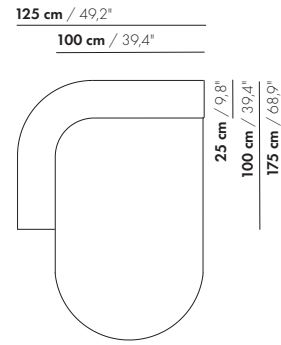

63 cm / 24,8"

40 cm / 15,7"

125 cm / 49,2"

63 cm / 24,8"

150 cm / 59,1"

34 cm / 13,4"
40 cm / 15,7"

75 cm / 29,5"

40 cm / 15,7"

150 cm / 59,1"

75 cm / 29,5"

175 cm / 68,9"

34 cm / 13,4"
40 cm / 15,7"

88 cm / 34,6"

40 cm / 15,7"

175 cm / 68,9"

88 cm / 34,6"

100 cm / 39,4"

34 cm / 13,4"
40 cm / 15,7"
71 cm / 28"

100 cm / 39,4"

100 cm / 39,4"

20 cm / 7,9"

65 cm / 25,6"

80 cm / 31,5"

95 cm / 37,4"

13 cm / 5,1"

65 cm / 25,6"

80 cm / 31,5"

95 cm / 37,4"

Stitch pattern leather

75 x 75/100/125/150 x 40

100 x 100/125 x 40

75 x 75 x 40 – round corner