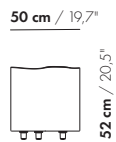

63 cm / 24,8"

40 cm / 15,7"

125 cm / 49,2"

63 cm / 24,8"

150 cm / 59,1"

34 cm / 13,4"
40 cm / 15,7"

75 cm / 29,5"

40 cm / 15,7"

150 cm / 59,1"

75 cm / 29,5"

175 cm / 68,9"

34 cm / 13,4"
40 cm / 15,7"

88 cm / 34,6"

40 cm / 15,7"

175 cm / 68,9"

88 cm / 34,6"

100 cm / 39,4"

34 cm / 13,4"
40 cm / 15,7"
71 cm / 28"

100 cm / 39,4"

100 cm / 39,4"

20 cm / 7,9"

65 cm / 25,6"

80 cm / 31,5"

95 cm / 37,4"

13 cm / 5,1"

65 cm / 25,6"

80 cm / 31,5"

95 cm / 37,4"

Stitch pattern leather

75 x 75/100/125/150 x 40

100 x 100/125 x 40

75 x 75 x 40 – round corner