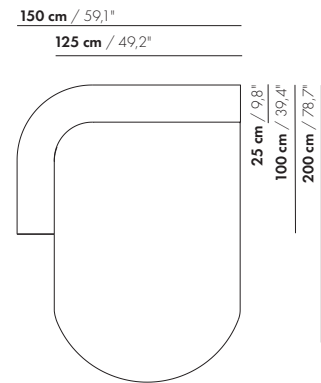

63 cm / 24,8"

40 cm / 15,7"

125 cm / 49,2"

63 cm / 24,8"

150 cm / 59,1"

34 cm / 13,4"
40 cm / 15,7"

75 cm / 29,5"

40 cm / 15,7"

150 cm / 59,1"

75 cm / 29,5"

175 cm / 68,9"

34 cm / 13,4"
40 cm / 15,7"

88 cm / 34,6"

40 cm / 15,7"

175 cm / 68,9"

88 cm / 34,6"

100 cm / 39,4"

34 cm / 13,4"
40 cm / 15,7"
71 cm / 28"

100 cm / 39,4"

100 cm / 39,4"

20 cm / 7,9"

65 cm / 25,6"

80 cm / 31,5"

95 cm / 37,4"

13 cm / 5,1"

65 cm / 25,6"

80 cm / 31,5"

95 cm / 37,4"

Stitch pattern leather

75 x 75/100/125/150 x 40

100 x 100/125 x 40

75 x 75 x 40 – round corner