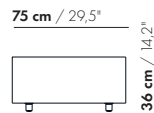

63 cm / 24,8"

40 cm / 15,7"

125 cm / 49,2"

63 cm / 24,8"

150 cm / 59,1"

34 cm / 13,4"
40 cm / 15,7"

75 cm / 29,5"

40 cm / 15,7"

150 cm / 59,1"

75 cm / 29,5"

175 cm / 68,9"

34 cm / 13,4"
40 cm / 15,7"

88 cm / 34,6"

40 cm / 15,7"

175 cm / 68,9"

88 cm / 34,6"

100 cm / 39,4"

34 cm / 13,4"
40 cm / 15,7"
71 cm / 28"

100 cm / 39,4"

100 cm / 39,4"

20 cm / 7,9"

65 cm / 25,6"

80 cm / 31,5"

95 cm / 37,4"

13 cm / 5,1"

65 cm / 25,6"

80 cm / 31,5"

95 cm / 37,4"

Stitch pattern leather

75 x 75/100/125/150 x 40

100 x 100/125 x 40

75 x 75 x 40 – round corner