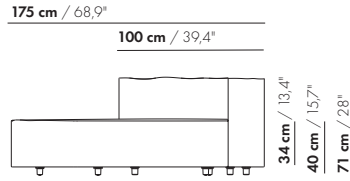

63 cm / 24,8"

40 cm / 15,7"

125 cm / 49,2"

63 cm / 24,8"

150 cm / 59,1"

34 cm / 13,4"
40 cm / 15,7"

75 cm / 29,5"

40 cm / 15,7"

150 cm / 59,1"

75 cm / 29,5"

175 cm / 68,9"

34 cm / 13,4"
40 cm / 15,7"

88 cm / 34,6"

40 cm / 15,7"

175 cm / 68,9"

88 cm / 34,6"

100 cm / 39,4"

34 cm / 13,4"
40 cm / 15,7"
71 cm / 28"

100 cm / 39,4"

100 cm / 39,4"

20 cm / 7,9"

65 cm / 25,6"

80 cm / 31,5"

95 cm / 37,4"

13 cm / 5,1"

65 cm / 25,6"

80 cm / 31,5"

95 cm / 37,4"

Stitch pattern leather

75 x 75/100/125/150 x 40

100 x 100/125 x 40

75 x 75 x 40 – round corner