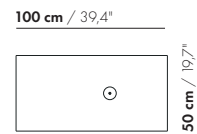

63 cm / 24,8"

40 cm / 15,7"

125 cm / 49,2"

63 cm / 24,8"

150 cm / 59,1"

34 cm / 13,4"
40 cm / 15,7"

75 cm / 29,5"

40 cm / 15,7"

150 cm / 59,1"

75 cm / 29,5"

175 cm / 68,9"

34 cm / 13,4"
40 cm / 15,7"

88 cm / 34,6"

40 cm / 15,7"

175 cm / 68,9"

88 cm / 34,6"

100 cm / 39,4"

34 cm / 13,4"
40 cm / 15,7"
71 cm / 28"

100 cm / 39,4"

100 cm / 39,4"

20 cm / 7,9"

65 cm / 25,6"

80 cm / 31,5"

95 cm / 37,4"

13 cm / 5,1"

65 cm / 25,6"

80 cm / 31,5"

95 cm / 37,4"

Stitch pattern leather

75 x 75/100/125/150 x 40

100 x 100/125 x 40

75 x 75 x 40 – round corner