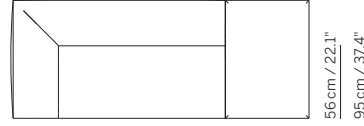

3.5 z

56 cm / 22.1"
95 cm / 37.4"

164 cm / 64.6"

125 cm / 49.2"

44 cm / 17.3"
68 cm / 26.8"

2.5 z al/ar

56 cm / 22.1"
95 cm / 37.4"

189 cm / 74.4"

150 cm / 59.1"

44 cm / 17.3"
68 cm / 26.8"

3 z al/ar

56 cm / 22.1"
95 cm / 37.4"

214 cm / 84.3"

175 cm / 68.9"

44 cm / 17.3"
68 cm / 26.8"

3.5 z al/ar

56 cm / 22.1"
95 cm / 37.4"

AZTEC

Gerard van de Berg 1981/2019

224 cm / 88.2"

164 cm / 64.6"

44 cm / 17.3"
68 cm / 26.8"

2.5 z-d-pl/pr

56 cm / 22.1"
95 cm / 37.4"

249 cm / 98"

189 cm / 74.4"

44 cm / 17.3"
68 cm / 26.8"

3 z-d-pl/pr

56 cm / 22.1"
95 cm / 37.4"

274 cm / 107.9"

214 cm / 84.3"

44 cm / 17.3"
68 cm / 26.8"