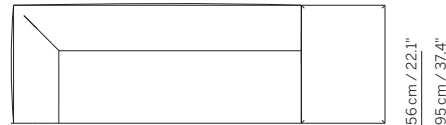

150 cm / 59.1"

44 cm / 17.3"
68 cm / 26.8"

3 z al/ar

56 cm / 22.1"
95 cm / 37.4"

214 cm / 84.3"

175 cm / 68.9"

44 cm / 17.3"
68 cm / 26.8"

3.5 z al/ar

56 cm / 22.1"
95 cm / 37.4"

AZTEC

Gerard van de Berg 1981/2019

224 cm / 88.2"

164 cm / 64.6"

44 cm / 17.3"
68 cm / 26.8"

2.5 z-d-pl/pr

56 cm / 22.1"
95 cm / 37.4"

249 cm / 98"

189 cm / 74.4"

44 cm / 17.3"
68 cm / 26.8"

3 z-d-pl/pr

56 cm / 22.1"
95 cm / 37.4"

274 cm / 107.9"

214 cm / 84.3"

44 cm / 17.3"
68 cm / 26.8"

3.5 z-d-pl/pr

56 cm / 22.1"
95 cm / 37.4"

p 60 x 90 cm

60 cm / 23.6"

90 cm / 35.4"

p 90 x 90 cm

90 cm / 35.4"

90 cm / 35.4"