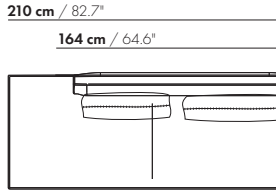

3,5-Z-D-PL/PR – cushion **65 cm / 25.6"**
– cushion **80 cm / 31.5"**