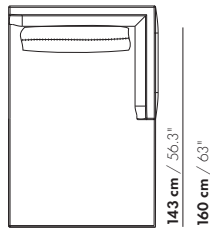

68 cm / 26.8"  
85 cm / 33.5"

3,0-Z-E - cushion 80 cm / 31.5" - cushion 65 cm / 25.6"

210 cm / 82.7"

68 cm / 26.8"  
85 cm / 33.5"

3,5-Z-E - cushion 95 cm / 37.4" - cushion 65 cm / 25.6"

240 cm / 94.5"

68 cm / 26.8"  
85 cm / 33.5"

4,0-Z-E - 2 x cushion 95 cm / 37.4"

2,5-Z-D-PL/PR – cushion **95 cm / 37.4"**

3,0-Z-D-PL/PR – cushion **95 cm / 37.4"**

3,5-Z-D-PL/PR – cushion **65 cm / 25.6"**  
– cushion **80 cm / 31.5"**

4,0-Z-D-PL/PR – cushion **65 cm / 25.6"**  
– cushion **95 cm / 37.4"**