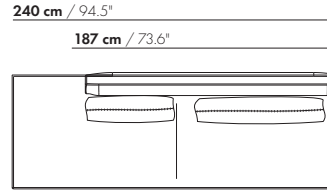

68 cm / 26.8"  
85 cm / 33.5"

3,0-Z-E - cushion 80 cm / 31.5" - cushion 65 cm / 25.6"

210 cm / 82.7"

68 cm / 26.8"  
85 cm / 33.5"

3,5-Z-E - cushion 95 cm / 37.4" - cushion 65 cm / 25.6"

240 cm / 94.5"

68 cm / 26.8"  
85 cm / 33.5"

4,0-Z-E - 2 x cushion 95 cm / 37.4"

2,5-Z-D-PL/PR – cushion **95 cm / 37.4"**

3,0-Z-D-PL/PR – cushion **95 cm / 37.4"**

3,5-Z-D-PL/PR – cushion **65 cm / 25.6"**  
– cushion **80 cm / 31.5"**

4,0-Z-D-PL/PR – cushion **65 cm / 25.6"**  
– cushion **95 cm / 37.4"**