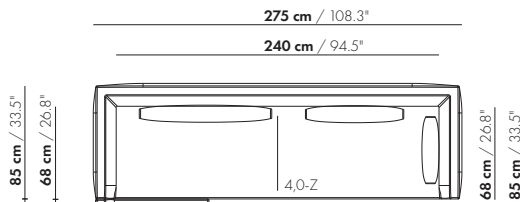

- 1 x cushion **50 cm / 19.7"**
- 3 x cushion **75 cm / 29.5"**
- 1 x cushion **100 cm / 39.4"**